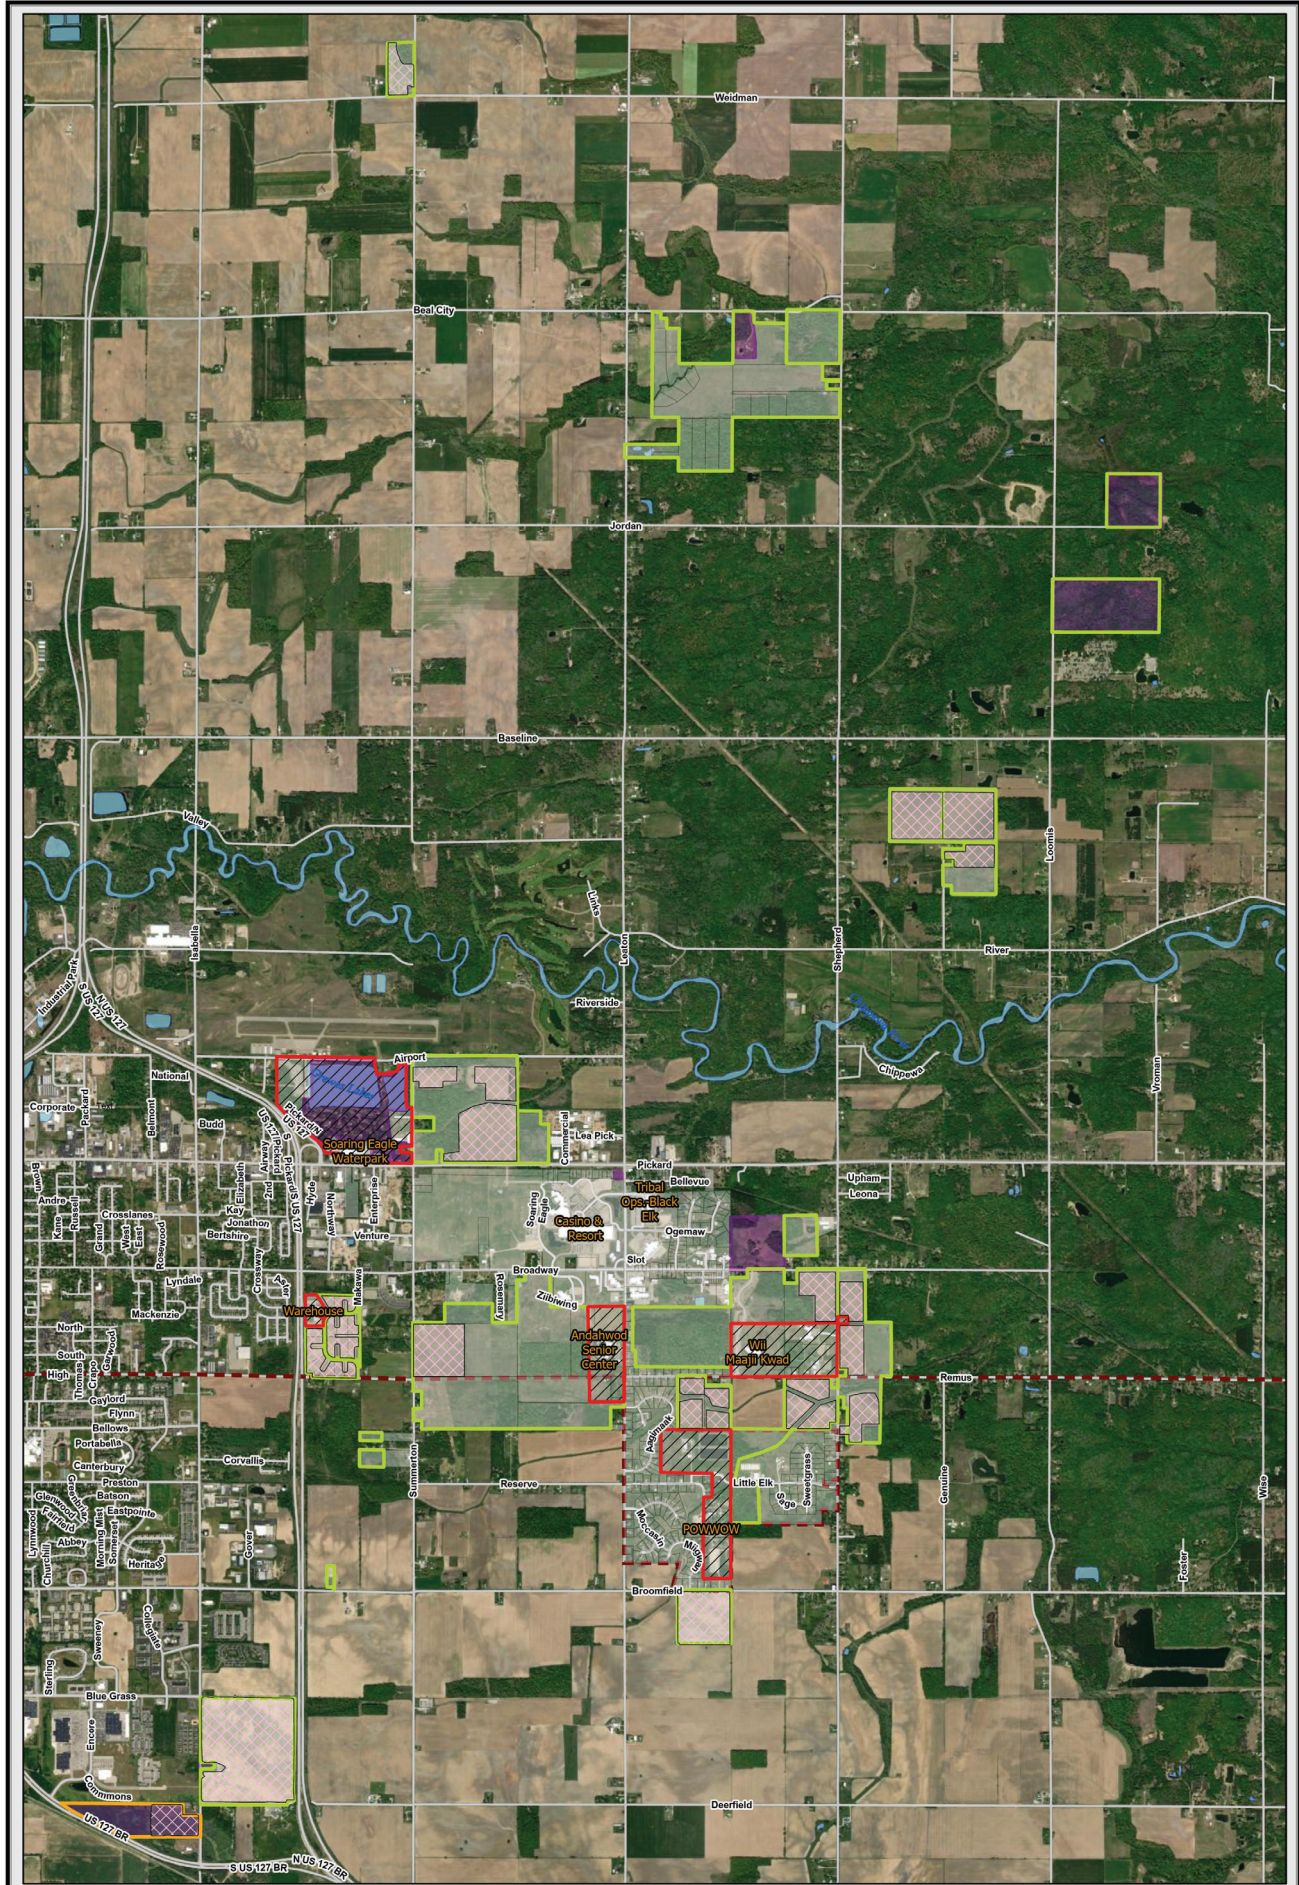

EXHIBIT B – Isabella County Open Lands Bow Season

Land In Trust Zone	No Hunting
Non Trust	Bow
Reservation	Farm Leased
MI Permit	

(*Permission required until harvest)

Deer Season 2023 (Sept 4th- Oct 31st) SCIT Members Hunting Areas

N

The Saginaw Chippewa Indian Tribe makes no warranty expressed or implied, regarding the accuracy, completeness or usefulness of the information presented. Users of this information assume all liability of its fitness for a particular use.